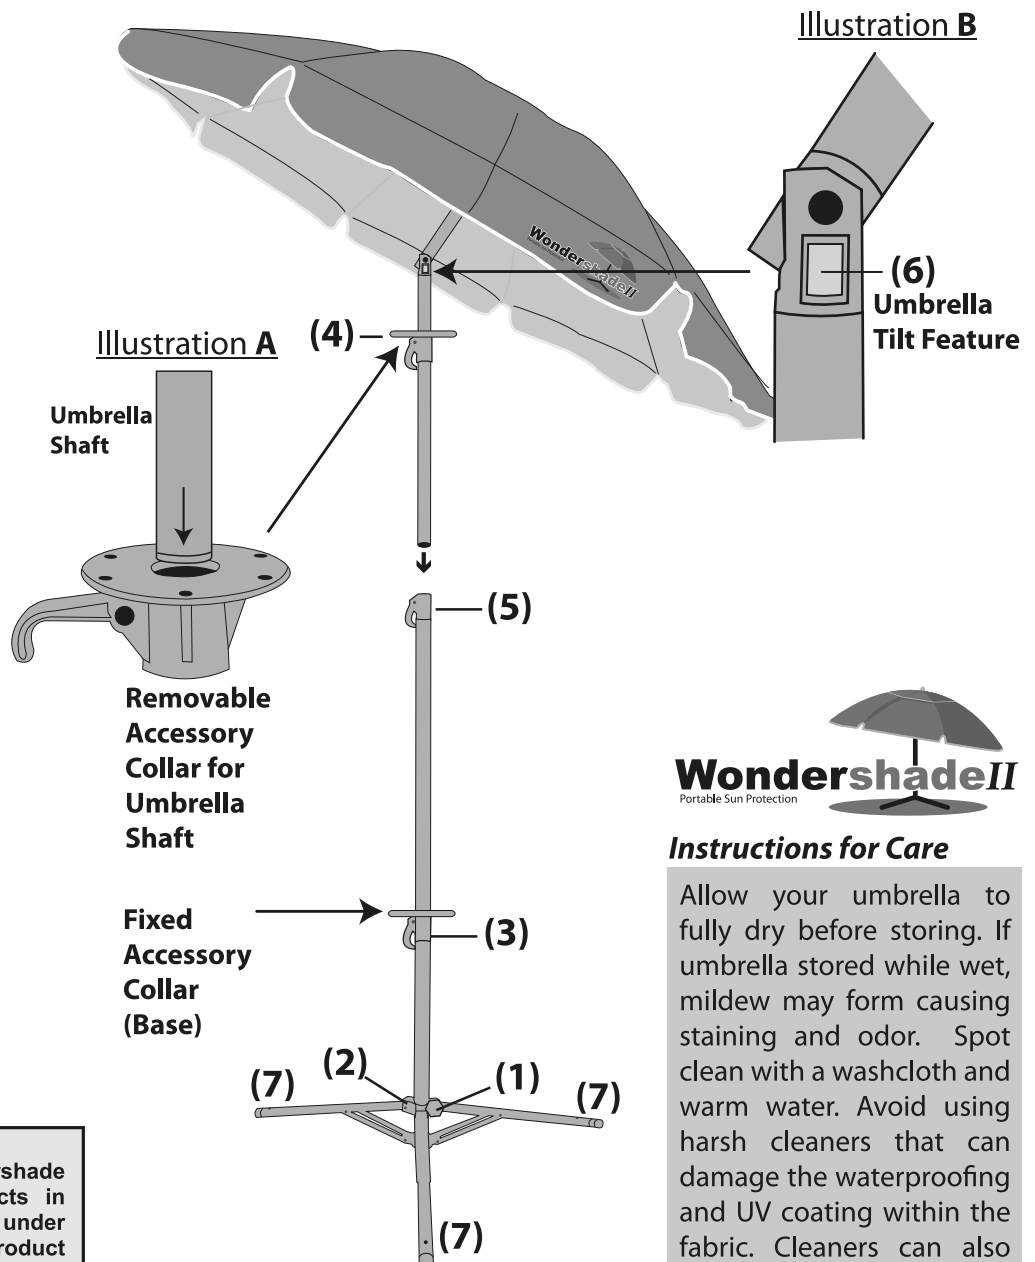

Instructions for Assembly

Contents: Base, Umbrella, Accessory Collar, 2 Hooks, 2 Cup Holders, 3 Stakes and Carrying Bag

Set-up base: Loosen leg lock by turning knob (1) counter clockwise and slide collar (2) down the base shaft until legs are extended. Secure legs by turning knob clockwise to tighten. Adjust telescoping base post height via the quick release (3) on base. Extend telescoping post to desired height and close quick release.

Set-up umbrella: Locate and attach removable accessory collar (4) onto umbrella shaft prior to placing umbrella into base. The collar is secured via the quick release (see illustration A). Open quick release (5) on telescoping base post by moving to horizontal position. Open umbrella and insert umbrella shaft into base and set to desired height. Secure umbrella in base by moving quick release to closed position (press downward).

Tilt umbrella: Press button (6) located on tilt mechanism to unlock and tilt umbrella (see illustration B). Release button to lock.

Optional ground stakes: The three stakes included can be used to secure the Wondershade in place by inserting them through the holes (7) in the legs and into the ground.